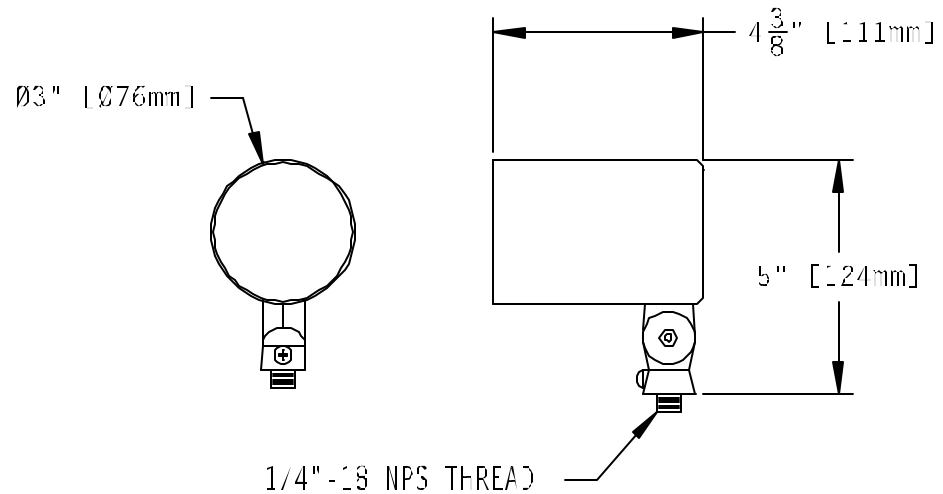

5 Wisconsin Ave.
Norwich, CT 06360
Tel. (860) 887-4550
Fax (860) 887-4534
www.lamphead.com (Products)
www.nutron-mfg.com (Company)

3500 Series Par 22 Metallic Cylinder Lamphead

Standard Finish: Matte white

Swivel Type: Non-Metallic

Lamping:

6,12v Single Contact Bayonet Base

6,12v Double Contact Bayonet Base

Up To 20 Watts Depending on Lamp Style